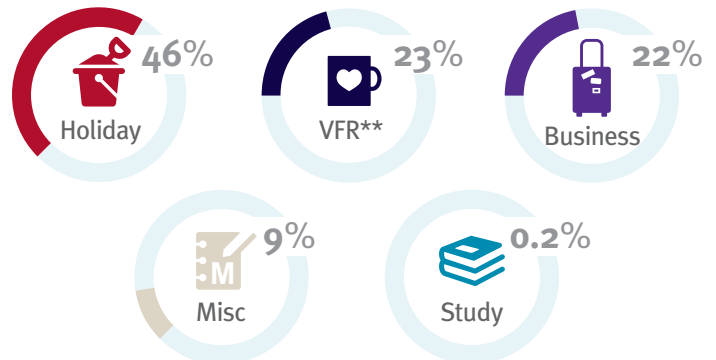

Belgium

Inbound tourism overview

Annual visits*

#9 Global ranking for inbound visits to the UK in 2018

Seasonal spread of travel* (2018)

Regional spread of travel* (2016-2018)

Annual visitor spend*

#18 Global ranking for inbound spend in the UK in 2018

Purpose of travel* (2018)

Market access* (2018)

Visits from Belgium

Average length of stay* (2018)

**Visit friends and/or relatives.

VisitBritain
c/o British Consulate
Koningslaan 44
1075 AE Amsterdam
The Netherlands