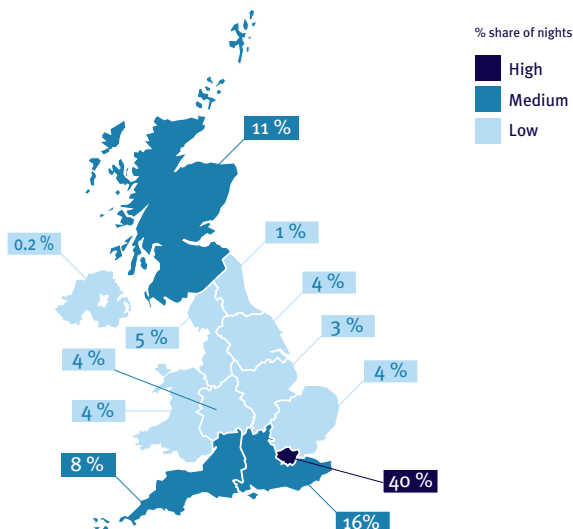

Belgium

Inbound tourism overview

Annual visits*

#9 Global ranking for inbound visits to the UK in 2018

Seasonal spread of travel* (2018)

Regional spread of travel* (2016-2018)

Annual visitor spend*

#18 Global ranking for inbound spend in the UK in 2018

Purpose of travel* (2018)

Market access* (2018)

Visits from Belgium

Average length of stay* (2018)

**Visit friends and/or relatives.

VisitBritain
c/o British Consulate
Koningslaan 44
1075 AE Amsterdam
The Netherlands