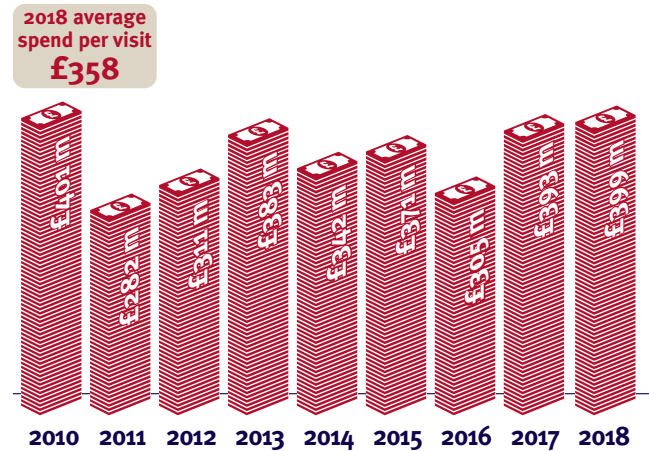

Belgium

Inbound tourism overview

Annual visits*

#9 Global ranking for inbound visits to the UK in 2018

Seasonal spread of travel* (2018)

Regional spread of travel* (2016-2018)

Annual visitor spend*

#18 Global ranking for inbound spend in the UK in 2018

Purpose of travel* (2018)

Market access* (2018)

Visits from Belgium

Average length of stay* (2018)

**Visit friends and/or relatives.

VisitBritain
c/o British Consulate
Koningslaan 44
1075 AE Amsterdam
The Netherlands