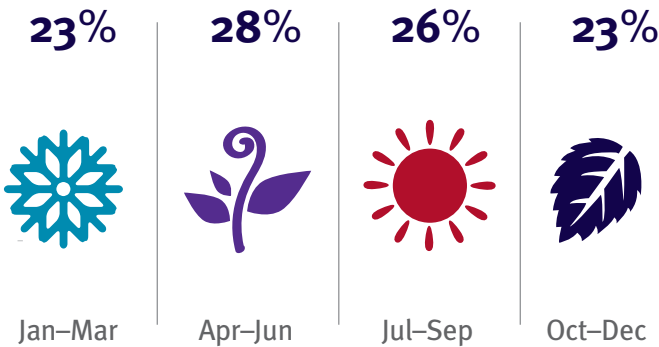

Belgium

Inbound tourism overview

Annual visits*

#9 Global ranking for inbound visits to the UK in 2018

Seasonal spread of travel* (2018)

Regional spread of travel* (2016-2018)

Annual visitor spend*

#18 Global ranking for inbound spend in the UK in 2018

Purpose of travel* (2018)

Market access* (2018)

Visits from Belgium

Average length of stay* (2018)

**Visit friends and/or relatives.

VisitBritain
c/o British Consulate
Koningslaan 44
1075 AE Amsterdam
The Netherlands