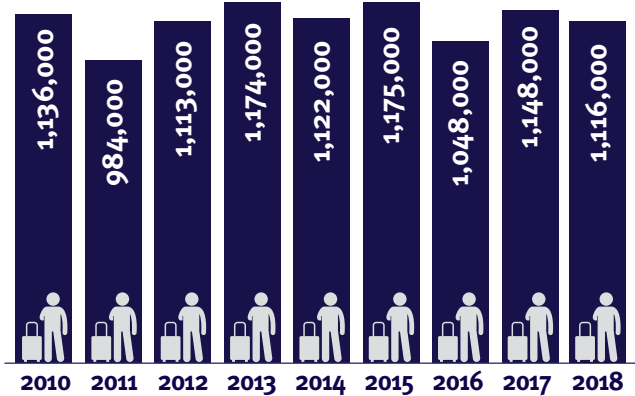

Belgium

Inbound tourism overview

Annual visits*

#9 Global ranking for inbound visits to the UK in 2018

Seasonal spread of travel* (2018)

Regional spread of travel* (2016-2018)

Annual visitor spend*

#18 Global ranking for inbound spend in the UK in 2018

Purpose of travel* (2018)

Market access* (2018)

Visits from Belgium

Average length of stay* (2018)

**Visit friends and/or relatives.

VisitBritain
c/o British Consulate
Koningslaan 44
1075 AE Amsterdam
The Netherlands