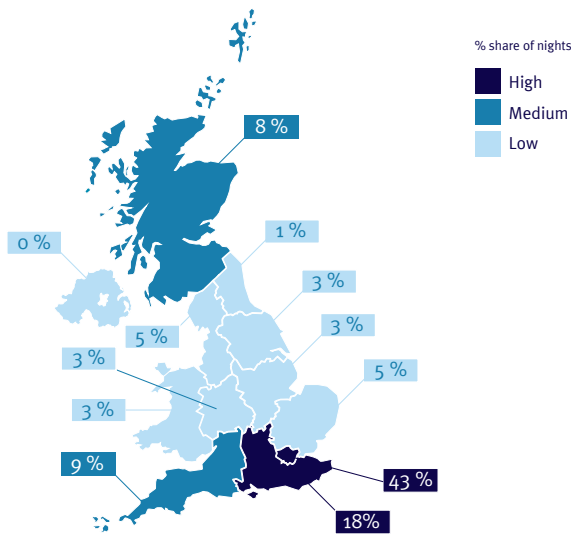

Belgium

Inbound tourism overview

Annual visits*

#9 Global ranking for inbound visits to the UK in 2016

Seasonal spread of travel* (2016)

Regional spread of travel* (2014-2016)

Annual visitor spend*

#19 Global ranking for inbound spend in the UK in 2016

Purpose of travel* (2016)

Market access* (2016)

Visits from Belgium

Average length of stay* (2016)

**Visit friends and/or relatives.

VisitBritain
c/o British Consulate
Koningslaan 44
1075 AE Amsterdam
The Netherlands