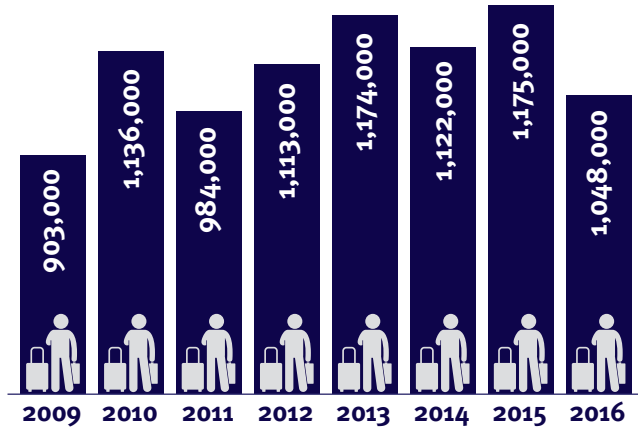

Belgium

Inbound tourism overview

Annual visits*

#9 Global ranking for inbound visits to the UK in 2016

Seasonal spread of travel* (2016)

Regional spread of travel* (2014-2016)

Annual visitor spend*

#19 Global ranking for inbound spend in the UK in 2016

Purpose of travel* (2016)

Market access* (2016)

Visits from Belgium

Average length of stay* (2016)

**Visit friends and/or relatives.

VisitBritain
c/o British Consulate
Koningslaan 44
1075 AE Amsterdam
The Netherlands