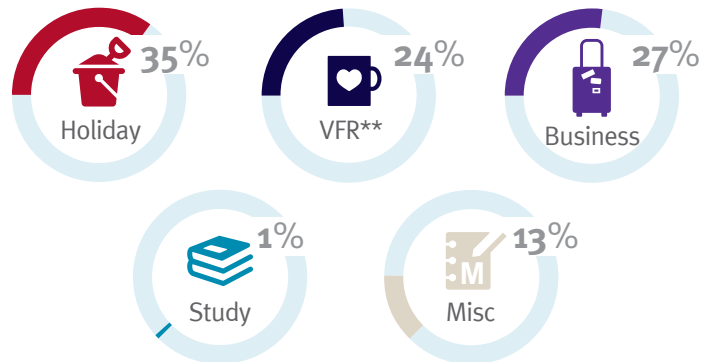

Belgium

Inbound tourism overview

Annual visits*

#9 Global ranking for inbound visits to the UK in 2016

Seasonal spread of travel* (2016)

Regional spread of travel* (2014-2016)

Annual visitor spend*

#19 Global ranking for inbound spend in the UK in 2016

Purpose of travel* (2016)

Market access* (2016)

Visits from Belgium

Average length of stay* (2016)

**Visit friends and/or relatives.

VisitBritain
c/o British Consulate
Koningslaan 44
1075 AE Amsterdam
The Netherlands