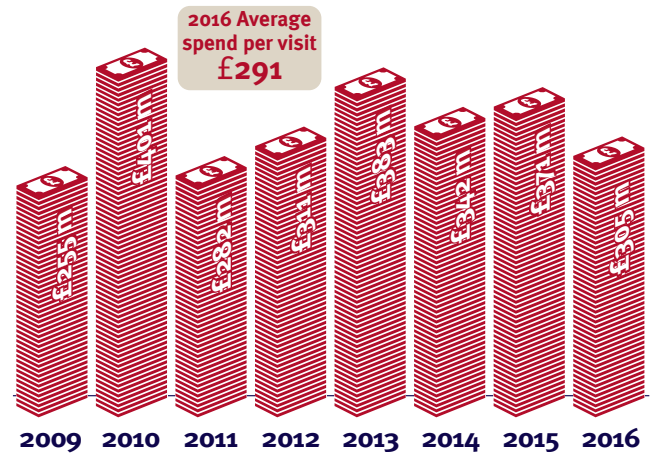

Belgium

Inbound tourism overview

Annual visits*

#9 Global ranking for inbound visits to the UK in 2016

Seasonal spread of travel* (2016)

Regional spread of travel* (2014-2016)

Annual visitor spend*

#19 Global ranking for inbound spend in the UK in 2016

Purpose of travel* (2016)

Market access* (2016)

Visits from Belgium

Average length of stay* (2016)

**Visit friends and/or relatives.

VisitBritain
c/o British Consulate
Koningslaan 44
1075 AE Amsterdam
The Netherlands