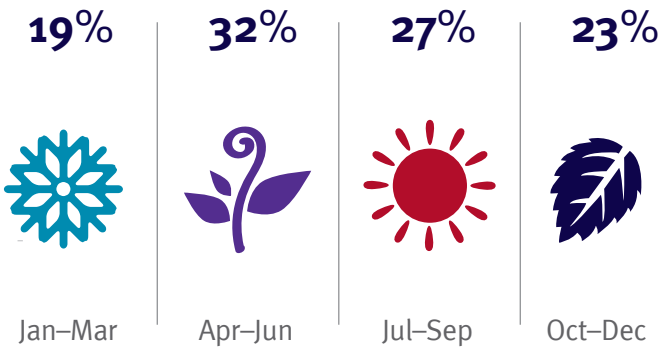

Belgium

Inbound tourism overview

Annual visits*

#9 Global ranking for inbound visits to the UK in 2016

Seasonal spread of travel* (2016)

Regional spread of travel* (2014-2016)

Annual visitor spend*

#19 Global ranking for inbound spend in the UK in 2016

Purpose of travel* (2016)

Market access* (2016)

Visits from Belgium

Average length of stay* (2016)

**Visit friends and/or relatives.

VisitBritain
c/o British Consulate
Koningslaan 44
1075 AE Amsterdam
The Netherlands