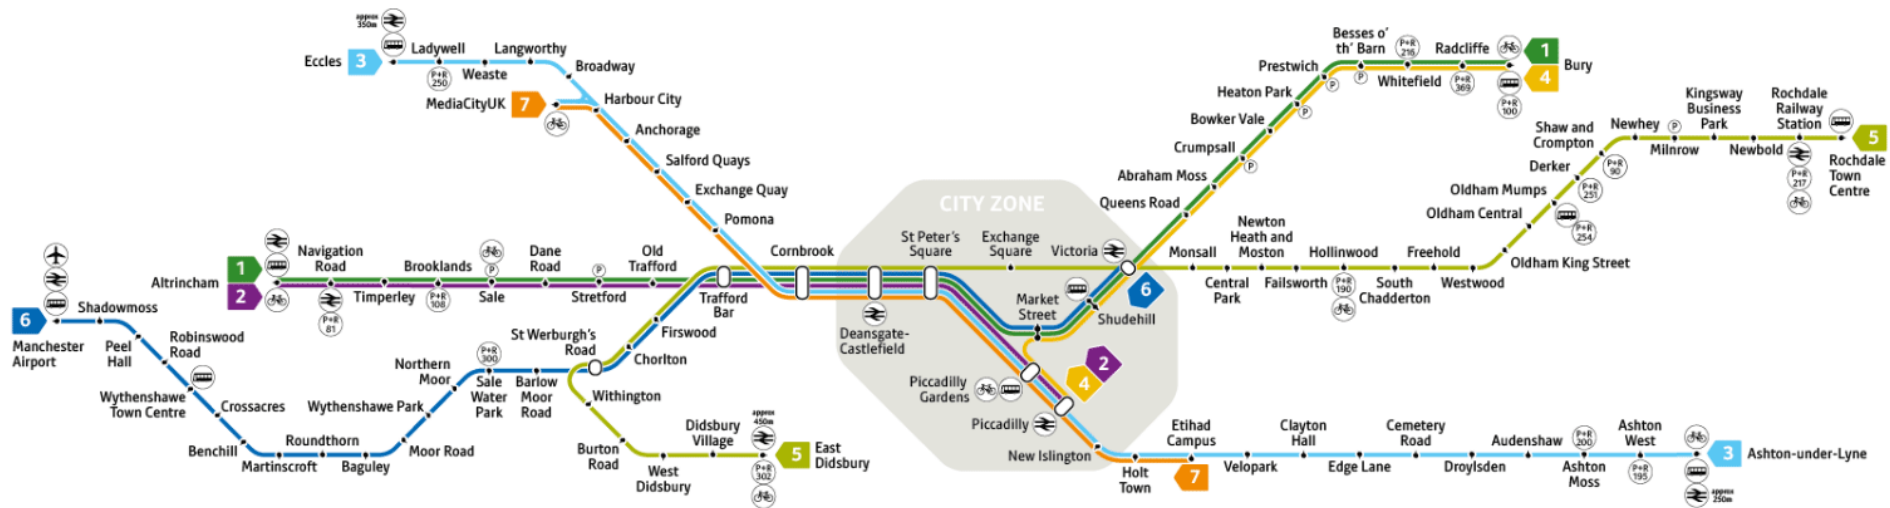

# Greater Manchester tram network map

**Services**

- 1 Altrincham – Bury
- 4 Bury – Piccadilly
- 6 Manchester Airport – Victoria\*
- 2 Altrincham – Piccadilly
- 5 East Didsbury – Rochdale Town Centre
- 7 MediaCityUK – Etihad Campus

**Key**

- Metrolink stop
- Bus interchange
- Change with other services
- Park + Ride with number of spaces
- Car park fewer than 50 spaces